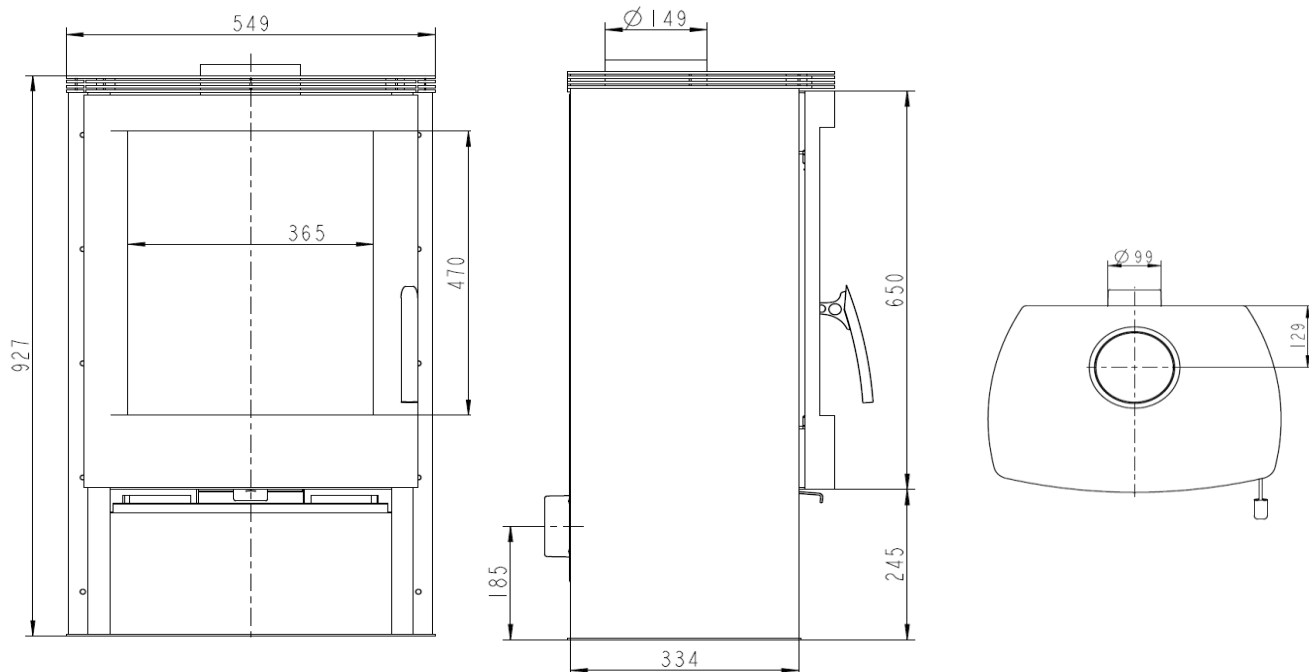

THORMA

ALVESTA II BLACK

Unit color:	Black
Nominal heat output (kW):	8kW
Maximum heat output (kW):	12kW
Heating capacity (m2):	±90-140
Efficiency:	82,3%
Fuel:	Wood
Dimensions HxWxD:	927x549x334mm
Net weight (kg):	134kg
Appliance pipe adaptor:	140 to 150Dia
Flue pipe diameter:	150mm
Pipe connection:	Top outlet