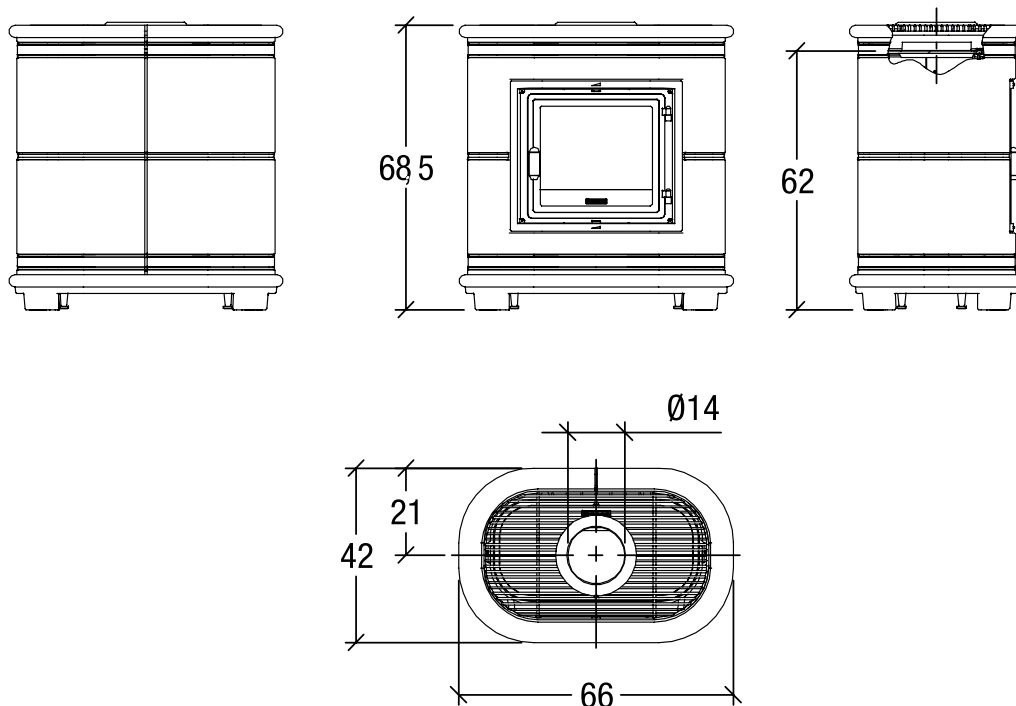

*Unit of measure and model dimensions may vary. E&OE.